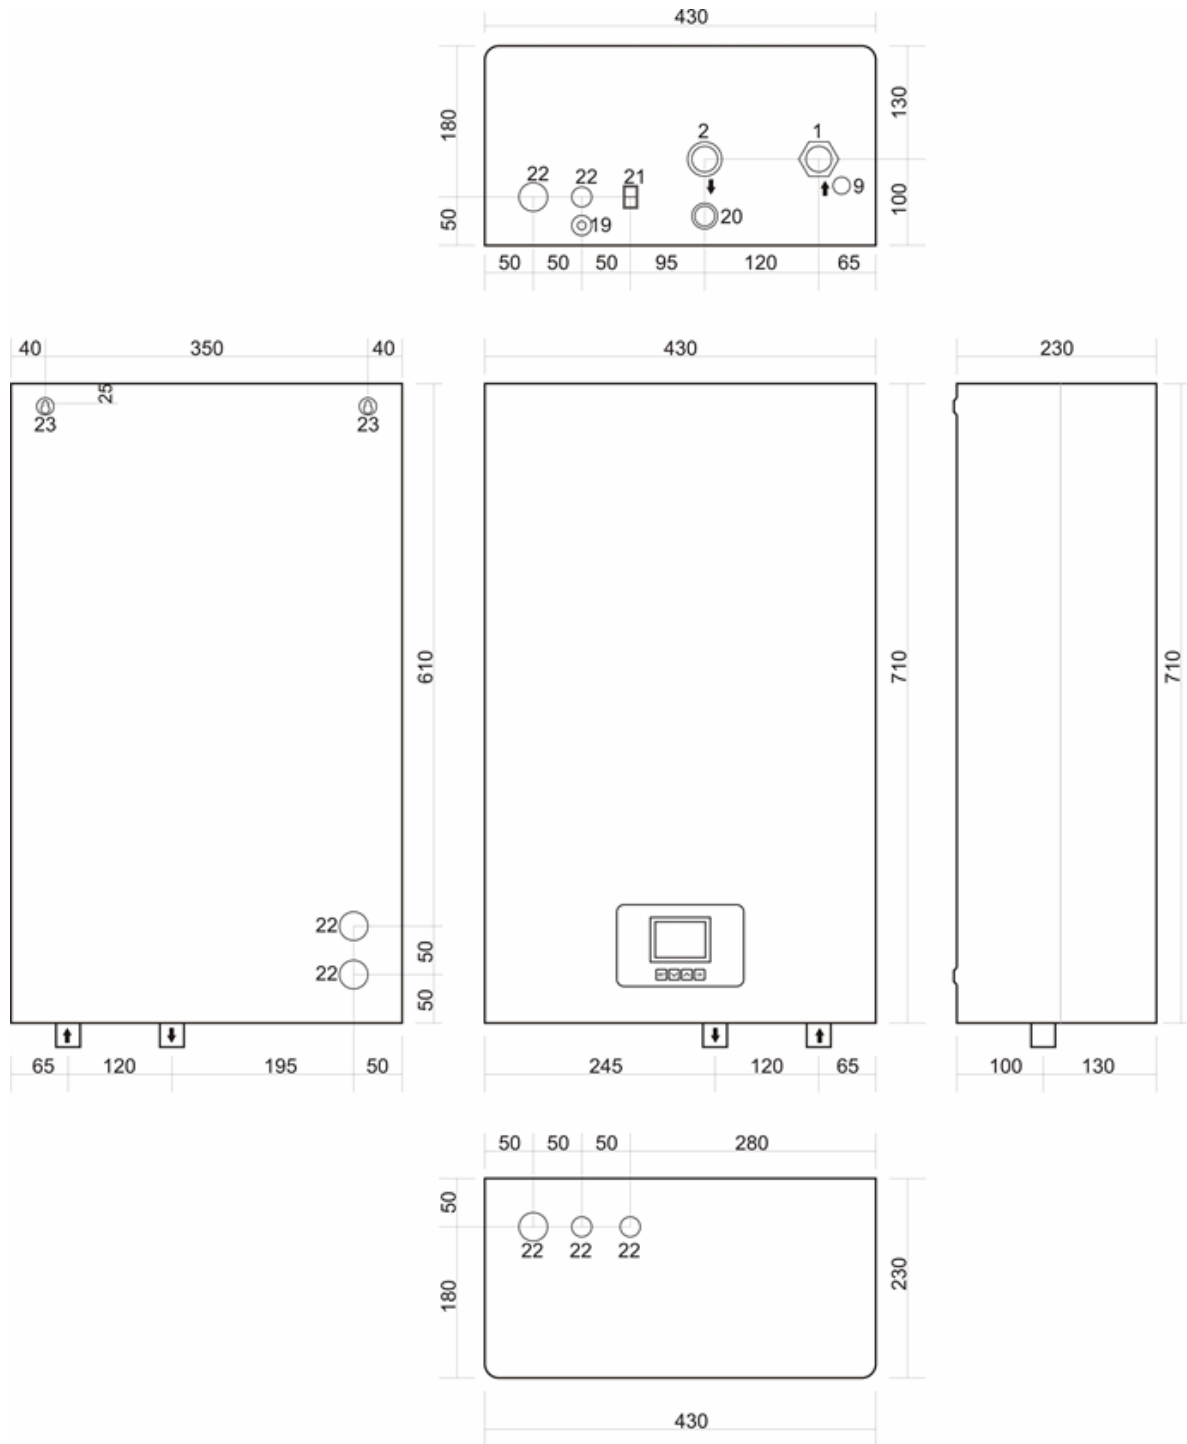

Dimenzije kotla mTronic 7000 / Boiler dimensions mTronic 7000

Slika/Image: Dimenzije i prikljucci / Dimensions and connections